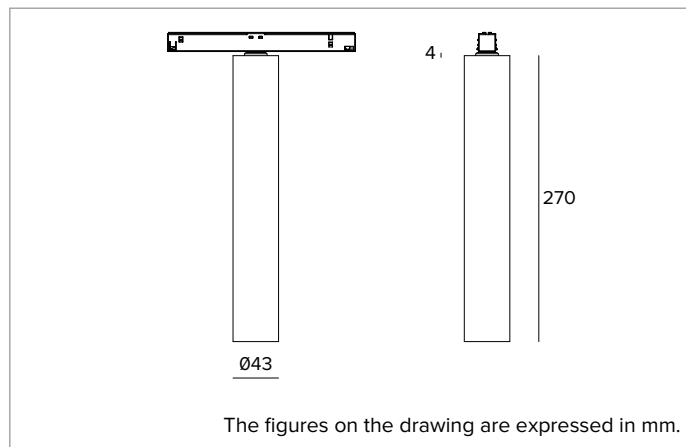

SOURCE

High efficiency Chip on Board LED Ra90. 3500K on request.

Energy efficiency class: D

Nominal power: 6,5W

Nominal flux: 981lm

Colour rendering index: 90

Rf: 92

Rg: 101

CCT nominal: 3000K

SDCM: 1.5

Lifetime (L80/B10): >50000h tq +25°C

ILLUMINOTECHNICAL CHARACTERISTICS

MWFL version - convex faceted highly reflective anodised aluminium precision optics, a holographic diffusion filter and a black silicone cut off ring.

Optic: REFLECTOR

Beam angles: MWFL

Optical efficiency: 74%

Fixture flux: 725lm

Luminous efficacy: 102lm/W

Photobiological safety: Compliant with RG1 low risk group

MECHANICAL CHARACTERISTICS

Cylindrical body in CNC machined aluminum and coated with powder paint.

Colour and finish: Plaster white

Dimensions: D=43mm

Weight: 0.3Kg

Version: DALI

Degree of protection: IP20

ELECTRICAL CHARACTERISTICS

DALI version, track power supply. Casambi control system available using a dedicated accessory.

Fixture Power: 7W

Power supply: 48Vdc

Insulation Class: CLASS 3

Class F: YES

Ambient temperature: 0°C / +25°C

INSTALLATION

Quick coupling system for mounting the product on the track.

NOTES

Not polarized fixture. White adapter. 110-277Vac version available on request. Not compatible with Fortyeight Trimless Deep track. Commissioning of the control system via free APP; the intervention of a specialist technician can be quoted on request.

WARRANTY

5 years.

WARNING

Luminaire designed for disposal/recycling at end-of-life. Replaceable (LED only) light source by a professional. Replaceable control gear by a professional.

Due to the technological evolution of the electronic components, the data provided may be updated, and as such, confirmation must be requested during the order process.

Luminous flux and power supply have +/-10% tolerances with respect to the indicated value. tq +25°C (CIE 121).

We reserve the right to make technical changes.

Targetti Sankey S.r.l.
Via Pratese, 164
50145 Firenze - Italy
Tel: +39 055 37911
targetti.com
targetti@targetti.com

CCIAA Firenze
Share Capital:
€ 500.000,00
VAT N. (IT):
01537660480
R.E.A.: FI-275656

TARGETTI